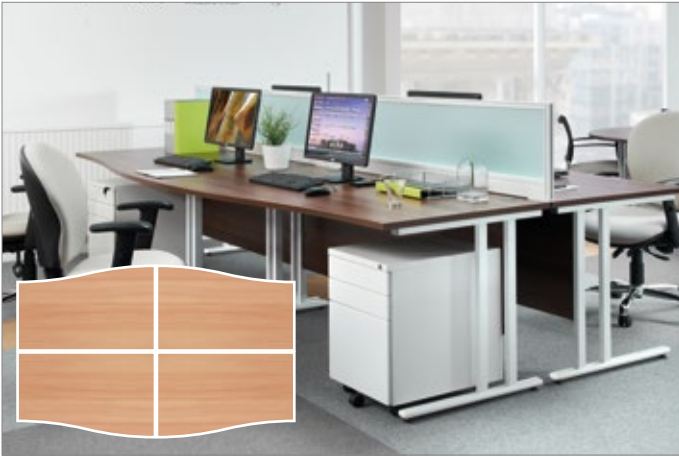

Wave Desks

Wave desks work well in groups from two desks side-by-side with alternative left hand/right hand desks for a full wave effect, up to large desk clusters