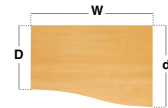

- Modern right hand wave desktops for a larger working area, silver cantilever frame
- Use individually or side-by-side with the left hand desk for a full wave effect