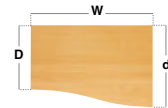

CODE	W	D	H	d	RRP
25WHWR12	1200	800	725	990	£273
25WHWR14	1400	800	725	990	£291
25WHWR16	1600	800	725	990	£306

- Modern right hand wave desktops for a larger working area, white cantilever frame
- Use individually or side-by-side with the left hand desk for a full wave effect