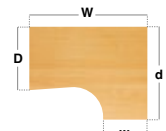

CODE	W	D	H	w	d	RRP
25GER14	1400	800	725	600	1200	£352
25GER16	1600	800	725	600	1200	£379
25GER18	1800	800	725	600	1200	£430

- Ergonomic right hand desktops with graphite cantilever frame and full leg return
- Ideal to fit into corners or cluster together to maximise office space