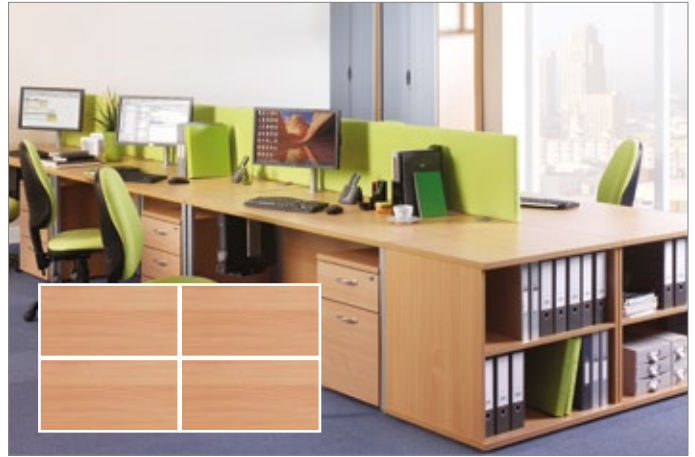

Straight Desks

Create single hot desks or large clusters featuring durable 25mm melamine worktops available in five finish options, with a choice of matching storage to complement the range